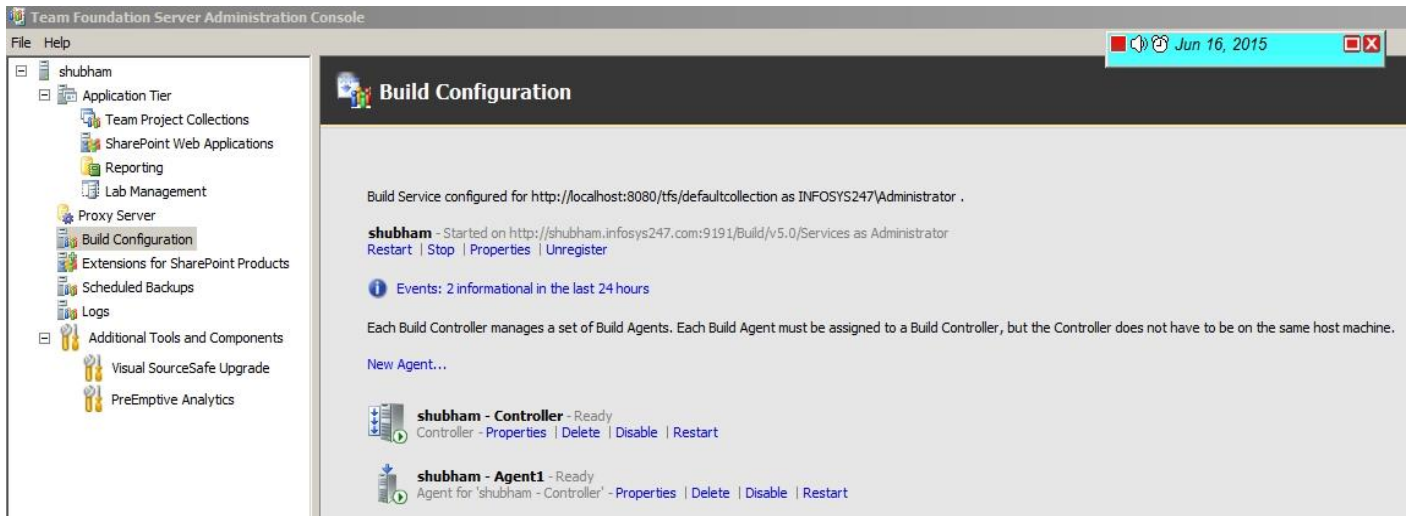

10. Team Foundation Server – Team Project Collection, Team Projects

URL: <http://shubham:8080/tfs/DefaultCollection - Infosys247>

11. Active Directory Users, Distribution Group and Users Assignments